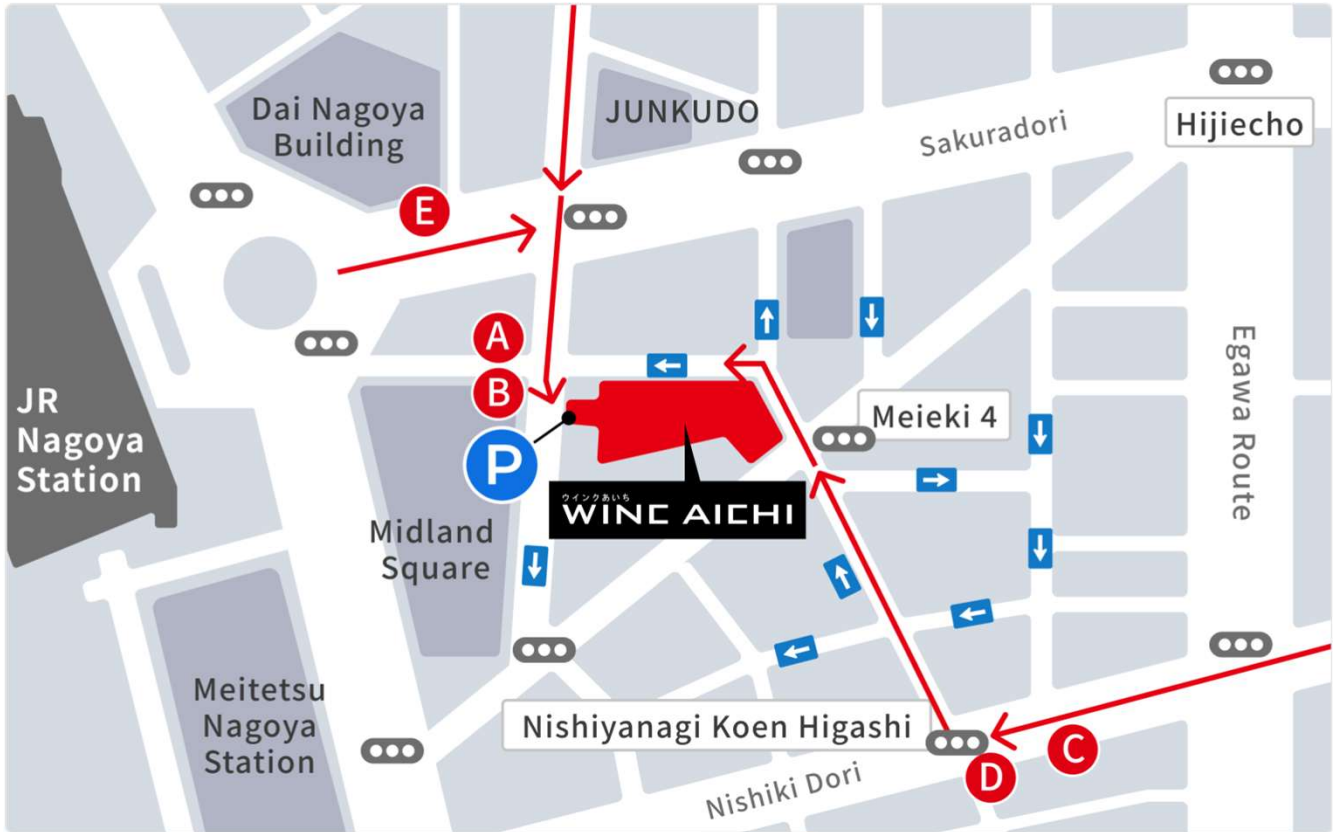

When coming by car and using the parking garage

 Direction of travel  Parking garage  One-way traffic

- Approximately six minutes from Nagoya Expressway Ring Route Nishikibashi

 Please enter the building from the west side (Midland Square side).
Note: You cannot use a hand cart from the parking garage.